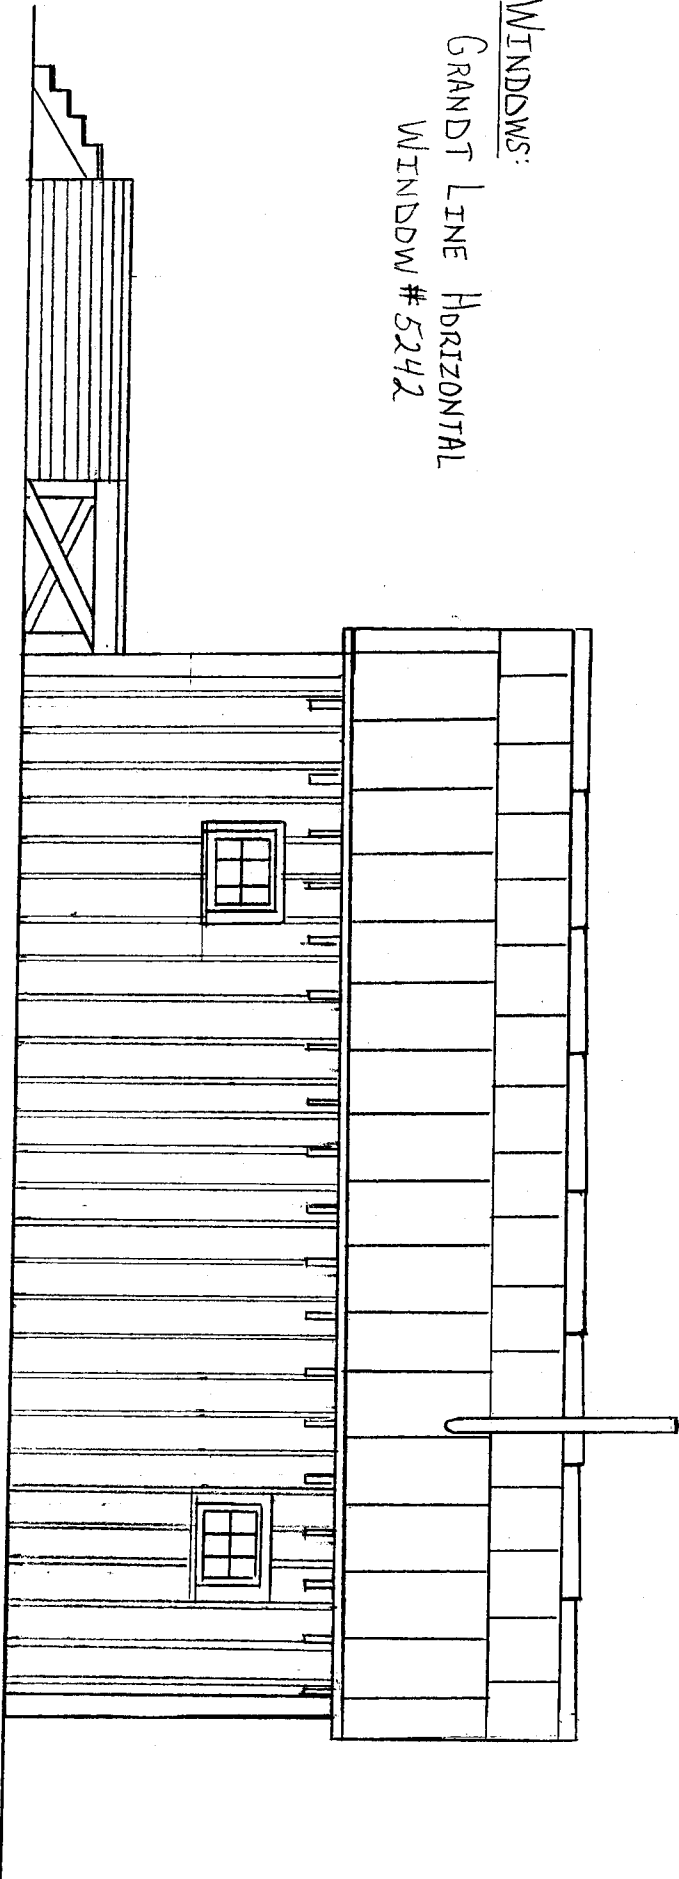

FRONT ELEVATION

HD SCALE

DOORS:

GRANDT LINE Door # 5131

GRANDT LINE WAREHOUSE Door # 5265

WINDOWS:

GRANDT LINE HORIZONTAL

Window # 5242

TIB CRANE:

DURANGO Press # 254-68

(SHORTEN)

WINDOWS:

GRANDT LINE HORIZONTAL  
WINDOW # 5242

REAR ELEVATION

HD SCALE

LEFT ELEVATION  
HD SCALE

RIGHT ELEVATION  
HD SCALE