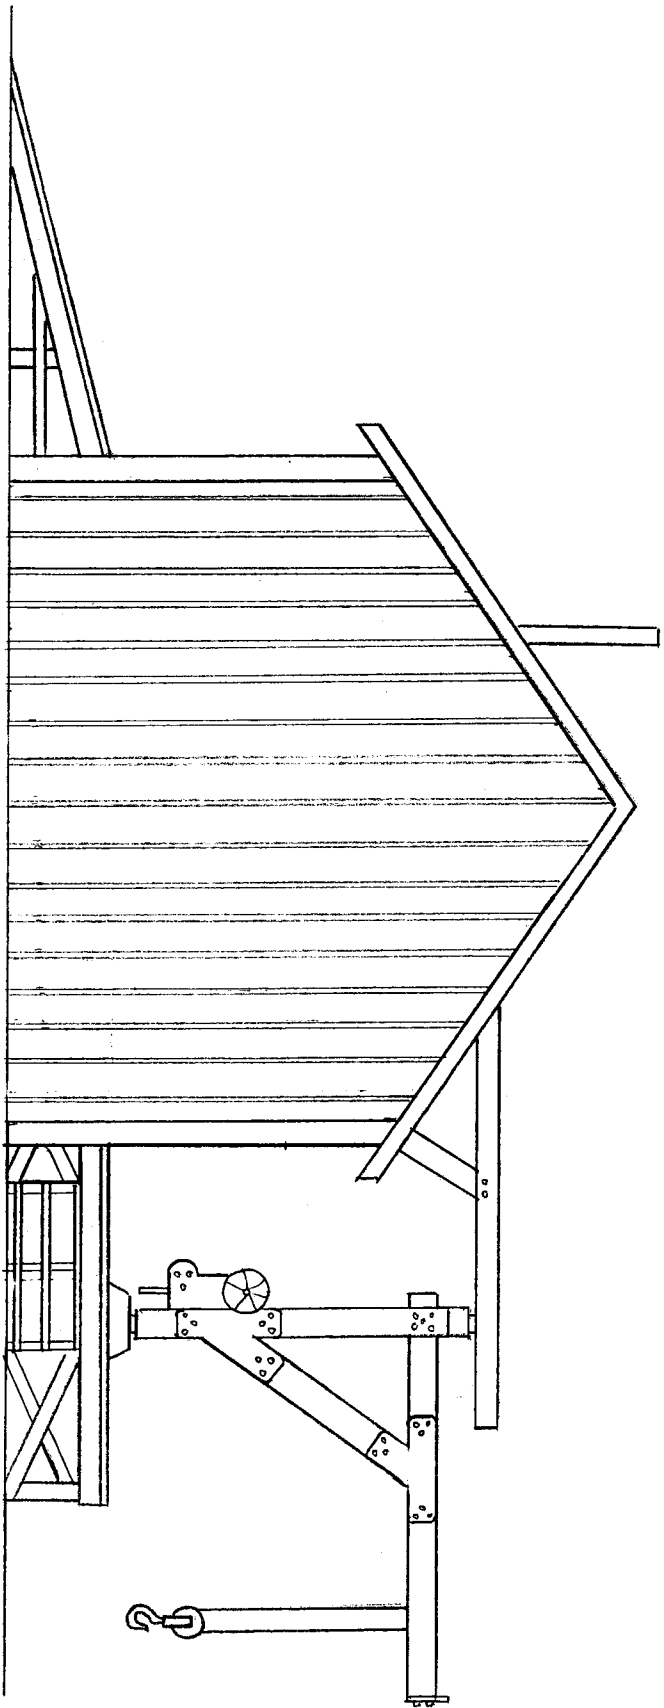

FRONT ELEVATION

HD SCALE

DOORS:

GRANDT LINE Door # 5131

GRANDT LINE WAREHOUSE Door # 5265

WINDOWS:

GRANDT LINE HORIZONTAL

Window # 5242

TIB CRANE:

DURANGO Press # 254-68

(SHORTEN)

WINDOWS:

GRANDT LINE HORIZONTAL  
WINDOW # 5242

REAR ELEVATION

HD SCALE

LEFT ELEVATION  
HD SCALE

RIGHT ELEVATION  
HD SCALE